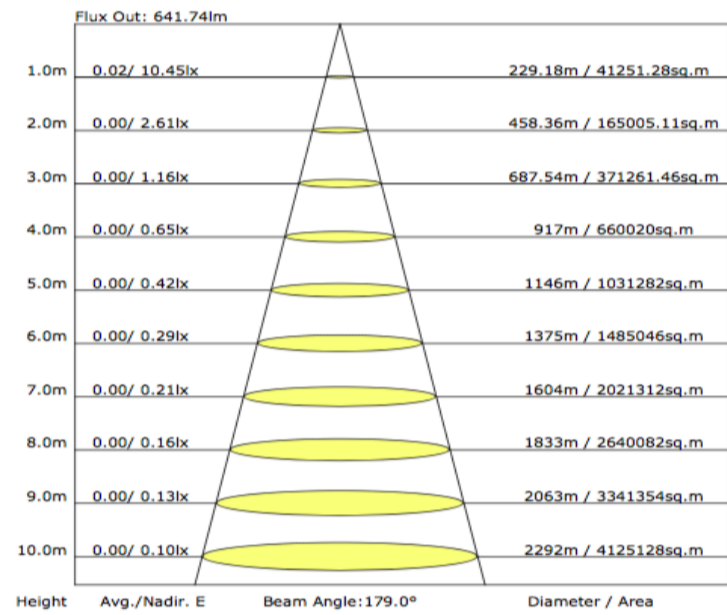

The Average Illuminance Effective Figure

Dimmer Types

Brand	Model#
LEVITON	6672-1LW
LEVITON	6674-POW
LUTRON	S-600P-WH
LUTRON	MACL-153M-WH
LUTRON	DVCL-153P-WH
LUTRON	D-600PH-3CK
LUTRON	D-600PH-DK
LUTRON	D-600R