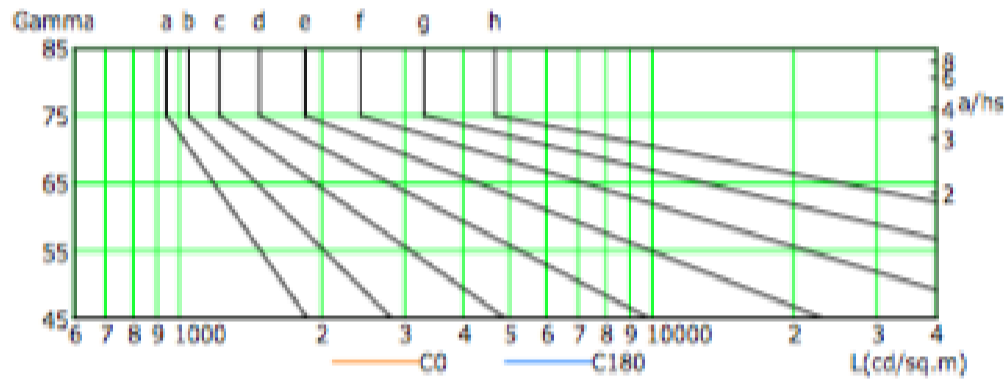

## Specifications

Category	Light Bulb	Individual Box Weight Per Unit (Lbs)	0.13
Shape	A19	Inner Package Length (Inch)	8.12
Bulb Base Type	E26	Inner Package Width (Inch)	5.44
Bulb Base Finish	Gold	Inner Package Height (Inch)	5.52
Color Temperature	3000K	Inner Package Weight Per Unit (Lbs)	1
Beam Angle	360°	Inner Package Quantity	6
Finish	Clear		
CRI	80		
Average Life (Hours)	15000		
Estimated Yearly Energy Cost (11 ¢ /Kwh)	0.72		
Life Based On 3Hrs/Day (Years)	13.7		
Product Length (Inch)	N/A	Lamp Type	LED filament
Product Width (Inch)	2.36	Bulb Shape	A Lamp
Product Height (Inch)	4	Dry/Wet/Damp	Dry
Product Extension (Inch)	N/A	Energy Star	NO
Product Weight Per Unit (Lbs)	0.07	Power Factor	0.8
Dimmable	Yes	Current	55mA
Watts	6	Lumen/Watt	100
Watt Equivalent	60	Warranty (Year)	2
Lumens	600	DLC (Yes/No)	No
Certification (UL/ETL/FCC)	ETL	Input Voltage	120V;60Hz
Individual Box Length (Inch)	2.56	Housing Material	Glass
Individual Box Width (Inch)	2.56	Lens	Clear Glass
Individual Box Height (Inch)	5.12	Led Type	San'an

## Lum Limit Curve

Dazzle	Quality	Illuminance (lx)							
		a	b	c	d	e	f	g	h
1.15	A	2000	1000	500	<=300				
1.50	B		2000	1000	500	<=300			
1.85	C			2000	1000	500	<=300		
2.20	D				2000	1000	500	<=300	
2.55	E					2000	1000	500	<=300