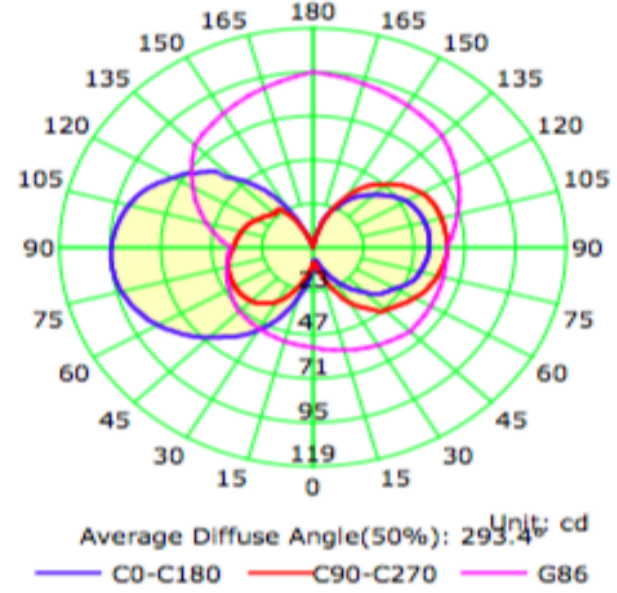

## Specifications

Category	Light Bulb	Individual Box Weight Per Unit (Lbs)	0.13
Shape	A19	Inner Package Length (Inch)	8.12
Bulb Base Type	E26	Inner Package Width (Inch)	5.44
Bulb Base Finish	Gold	Inner Package Height (Inch)	5.52
Color Temperature	3000K	Inner Package Weight Per Unit (Lbs)	1
Beam Angle	360°	Inner Package Quantity	6
Finish	Clear		
CRI	80		
Average Life (Hours)	15000		
Estimated Yearly Energy Cost (11 ¢ /Kwh)	0.72		
Life Based On 3Hrs/Day (Years)	13.7		
Product Length (Inch)	N/A	Lamp Type	LED filament
Product Width (Inch)	2.36	Bulb Shape	A Lamp
Product Height (Inch)	4	Dry/Wet/Damp	Dry
Product Extension (Inch)	N/A	Energy Star	NO
Product Weight Per Unit (Lbs)	0.07	Power Factor	0.8
Dimmable	Yes	Current	55mA
Watts	6	Lumen/Watt	100
Watt Equivalent	60	Warranty (Year)	2
Lumens	600	DLC (Yes/No)	No
Certification (UL/ETL/FCC)	ETL	Input Voltage	120V;60Hz
Individual Box Length (Inch)	2.56	Housing Material	Glass
Individual Box Width (Inch)	2.56	Lens	Clear Glass
Individual Box Height (Inch)	5.12	Led Type	San'an

## Lum Limit Curve

Dazzle	Quality	Illuminance (lx)							
		a	b	c	d	e	f	g	h
1.15	A	2000	1000	500	<=300				
1.50	B		2000	1000	500	<=300			
1.85	C			2000	1000	500	<=300		
2.20	D				2000	1000	500	<=300	
2.55	E					2000	1000	500	<=300

L(cd/sq.m)	G45	G50	G55	G60	G65	G70	G75	G80	G85
C0	35	39	42	45	48	51	52	54	54
C90	49	51	53	55	58	59	61	62	63
C180	70	75	80	85	89	91	94	95	96
C270	41	42	43	43	43	42	41	41	39

## Luminous Intensity Distribution Curve