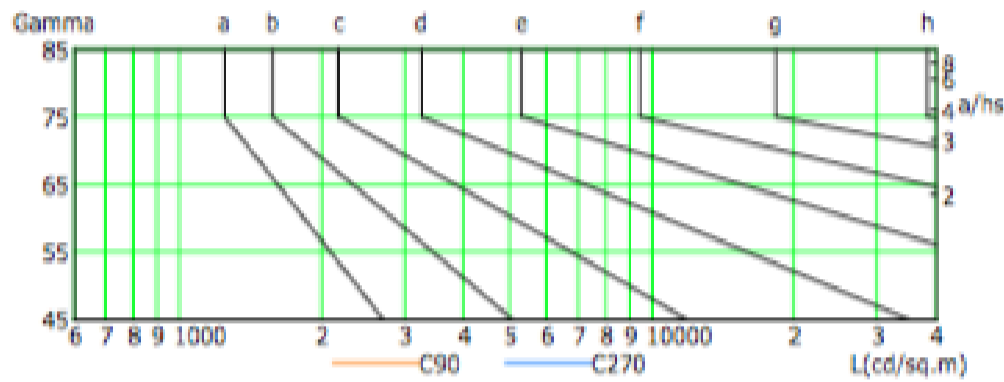

A19LED103-6PK

CRI 80 3000K 600 Lumens LED Filament Bulb

Lum Limit Curve

Dazzle	Quality	Illuminance (lx)							
		a	b	c	d	e	f	g	h
1.15	A	2000	1000	500	<=300				
1.50	B		2000	1000	500	<=300			
1.85	C			2000	1000	500	<=300		
2.20	D				2000	1000	500	<=300	
2.55	E					2000	1000	500	<=300

L(cd/sq.m)	G45	G50	G55	G60	G65	G70	G75	G80	G85
C0	35	39	42	45	48	51	52	54	54
C90	49	51	53	55	58	59	61	62	63
C180	70	75	80	85	89	91	94	95	96
C270	41	42	43	43	43	42	41	41	39